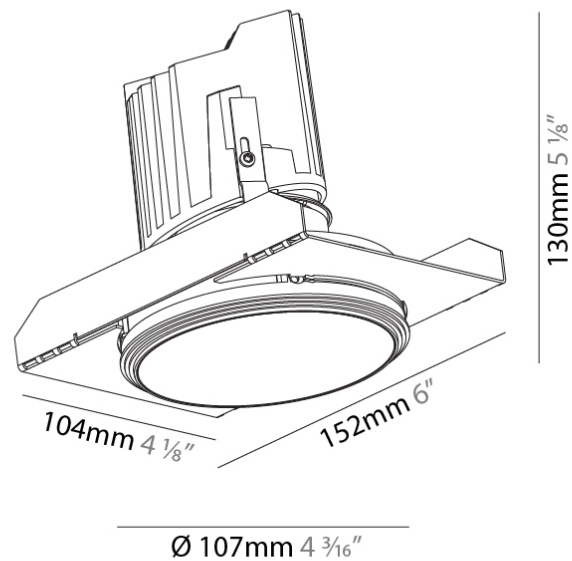

ELECTRICAL

Lamp Type: LED (Zhaga Standard)
Input Wattage (W): 13
Total Output Wattage (W): 11.8
Dimming: Tri-Mode (Non-Dimming and Phase Dimming (120Vac only) and 0-10V Dimming)
Driver Included: No
Driver Location: Recessed Housing
Driver Type: Constant Current - Universal
Driver Class: Class 2
Housing: See components
Input Voltage (V): 120 - 277
Constant Current (MA): 350

LED

Number of LEDs: 1
Color Temperature (°K): 2700 / 3000 / 3500 / 4000
Max. Delivered Lumen (lm): 876 / 909 / 955 / 974
Nominal Lumen (lm): 1304 / 1352 / 1421 / 1450
CRI: >90 CRI
Efficiency (%): 87.9 / 88.4 / 87.9
Lamp Life (hrs): 50000
Upon Request: RGB-W Tunable White Special Color Temperature Special LED

OPTICAL

Reflector°: 18 / 42 / 60
Optic°: Lens Pack - No Lens / Linear Spread Lens / Honeycomb / Spread Lens
Upon Request: Special Beam Angles

RATINGS AND CERTIFICATIONS

382, F 416-247-9319, www.zaneen.com

Created by Zaneen Lighting for North American Standards. At the end of the existing Model #. For assistance on 'custom' specifications, contact zteam@zaneen.com. In a constant effort to supply the best product, we reserve the right to change specifications or materials without notice. The most recent specification sheets are found at zaneen.com

IP rating: IP20